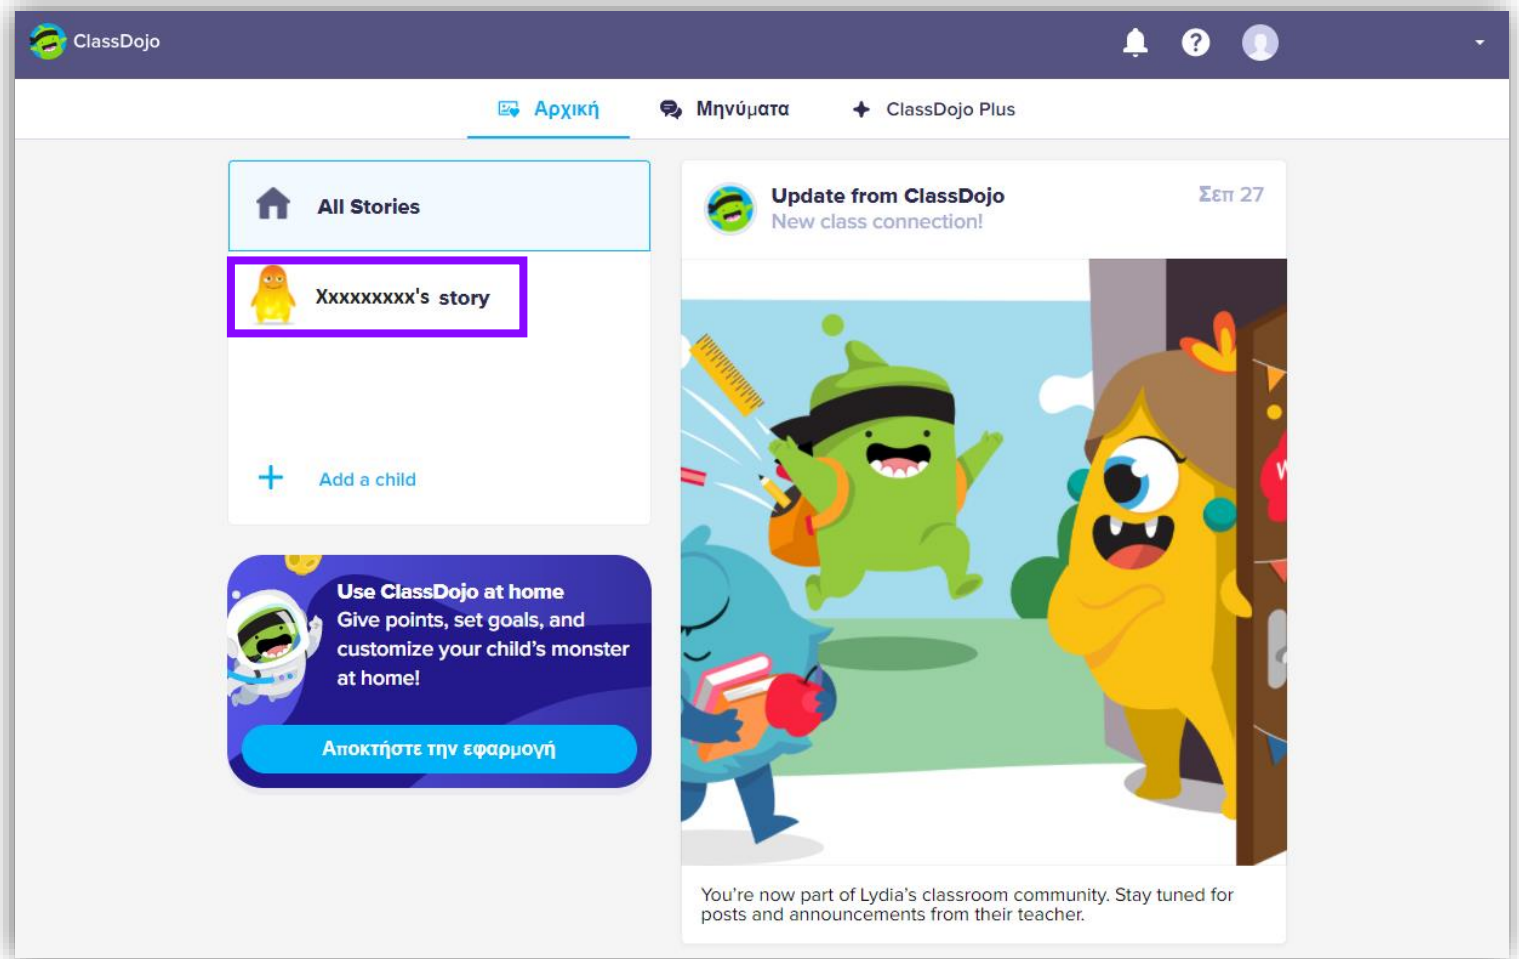

Καλωσορίσατε στο ClassDojo – Η αρχική σελίδα

- Βρίσκεστε τώρα στην αρχική σελίδα του λογαριασμού του παιδιού σας.