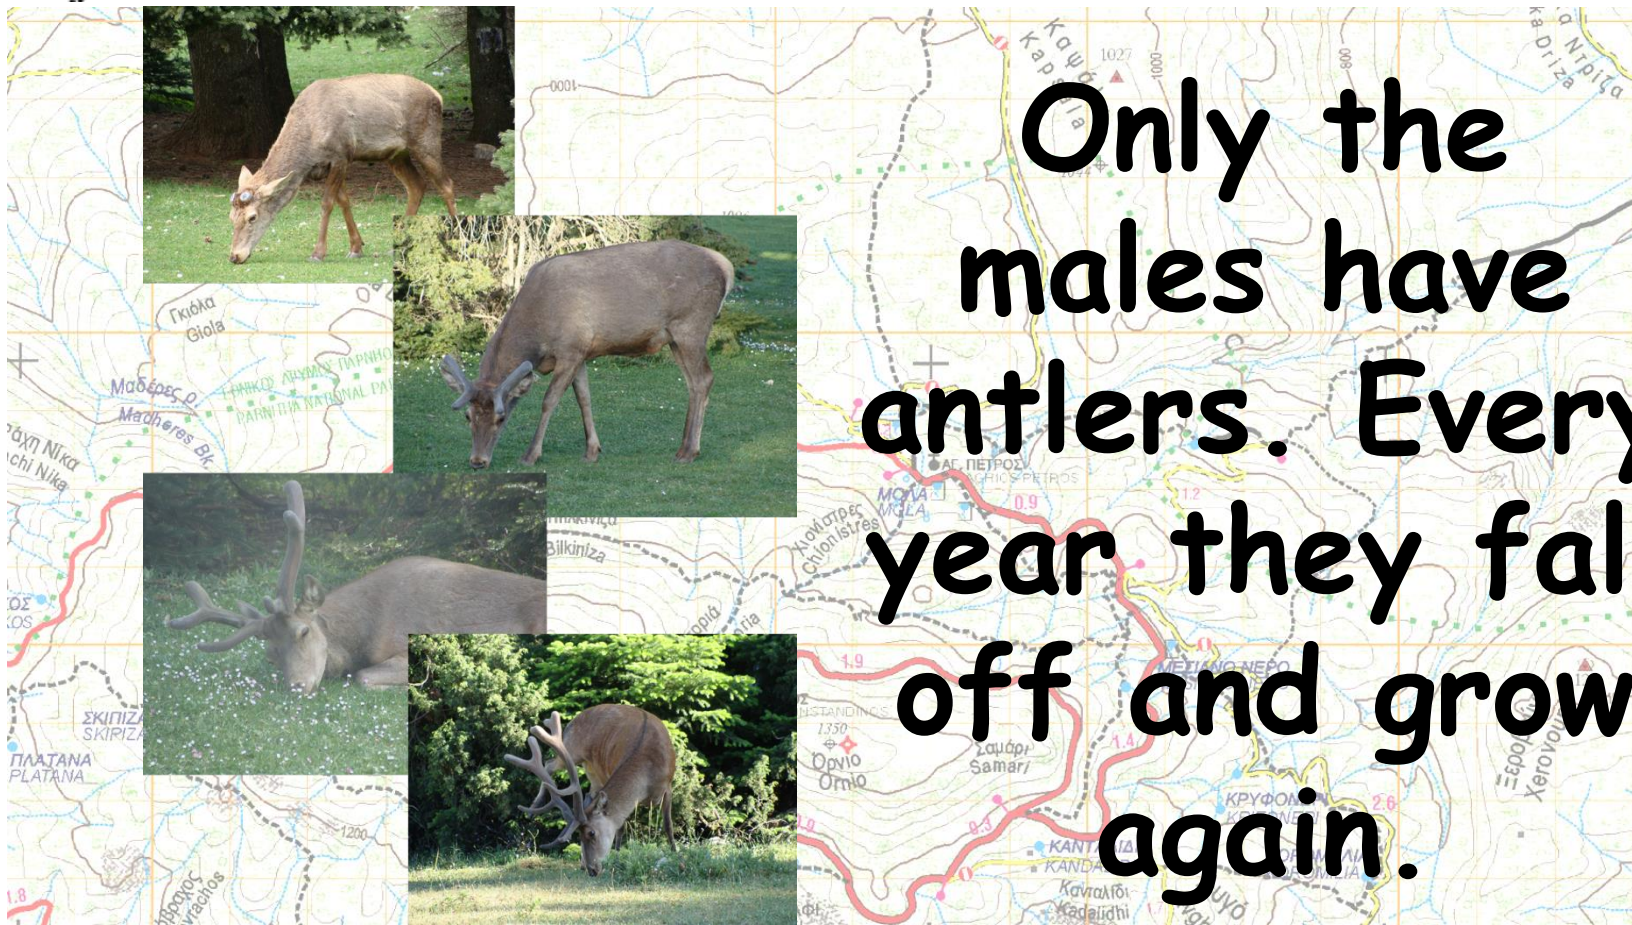

# Parnitha Red

**Females are called hinds.  
Young deer are called kids.**

# Parnitha Red

Only the males have antlers. Every year they fall off and grow again.

# Parnitha Red

**Early morning  
and late  
afternoon are  
the best  
times to see  
deer.**