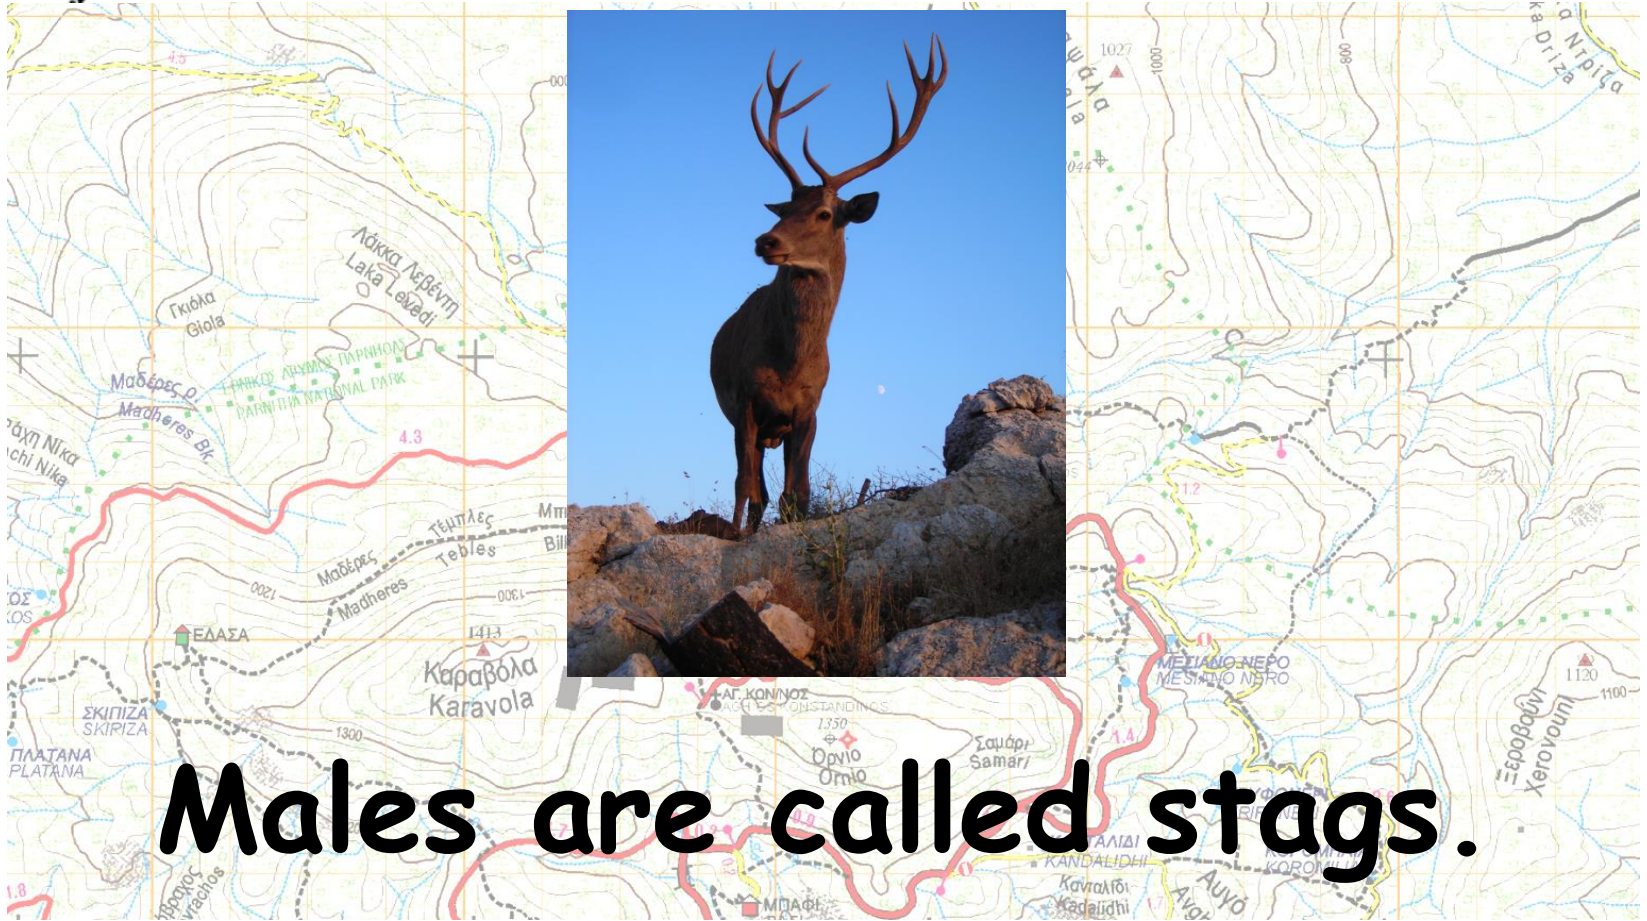

# Parnitha Red

**Red deer live on Parnitha.**

# Parnitha Red

**Males are called stags.**

# Parnitha Red

**Early morning  
and late  
afternoon are  
the best  
times to see  
deer.**